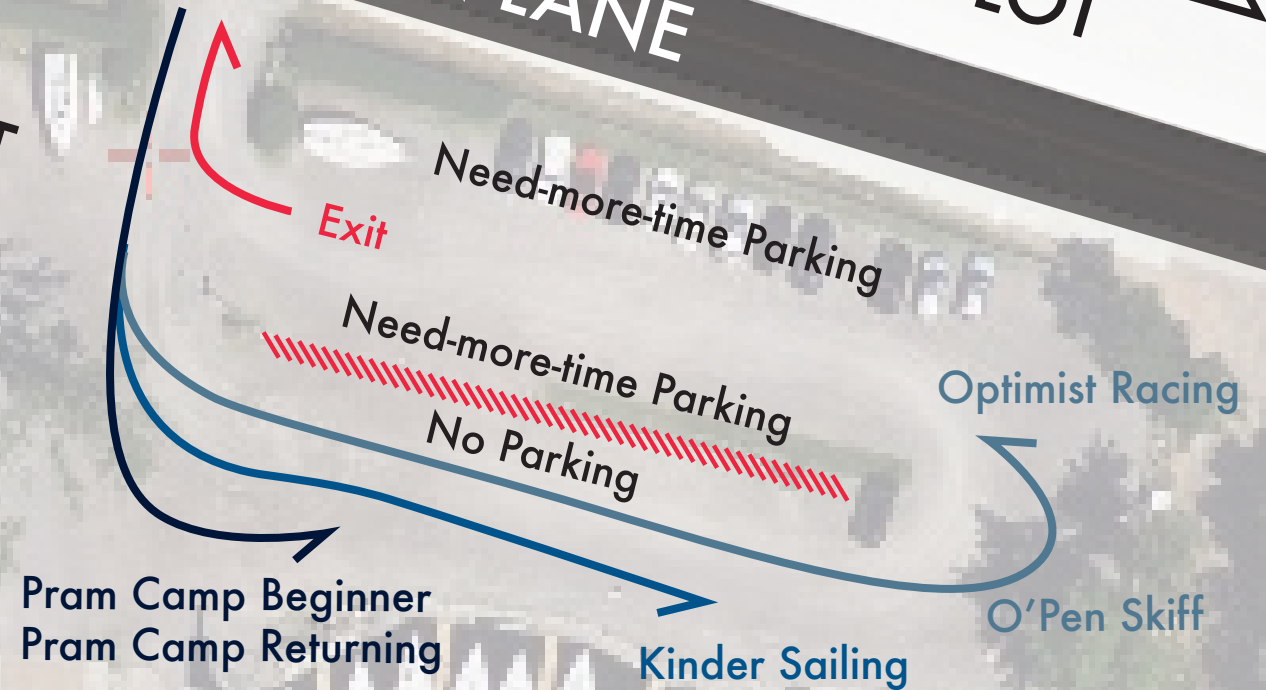

WAYZATA SAILING

- **PLEASE STAY SEATED** Adults stay in vehicles, it helps the kids transition to camp life quickly!
- **NOT READY YET?** Please pull forward, keep line moving, parking in designated area.
- **WAIVER & PAYMENT** You may be directed to main building to complete these items.
- **HALF DAY CLASSES** All half day classes use the West lot for pickup/dropoff 11am - 2 pm.

HWY 101 / 394
& EAST LOT →

EASTMAN LANE

WAYZATA SAILING

- Ezra's Clubhouse
- Missing Forms / Payment
- Customer Service
- Adult Lessons
- Evening Programming
- Late Drop Off
- Early Pickup

WEST LOT

- **PLEASE STAY SEATED** Adults stay in vehicles, it helps the kids transition to camp life quickly!
- **NOT READY YET?** Please pull forward, keep line moving, parking in designated area.
- **WAIVER & PAYMENT** You may be directed to main building to complete these items.
- **HALF DAY CLASSES** All half day classes use the West lot for pickup/dropoff 11am - 2 pm.